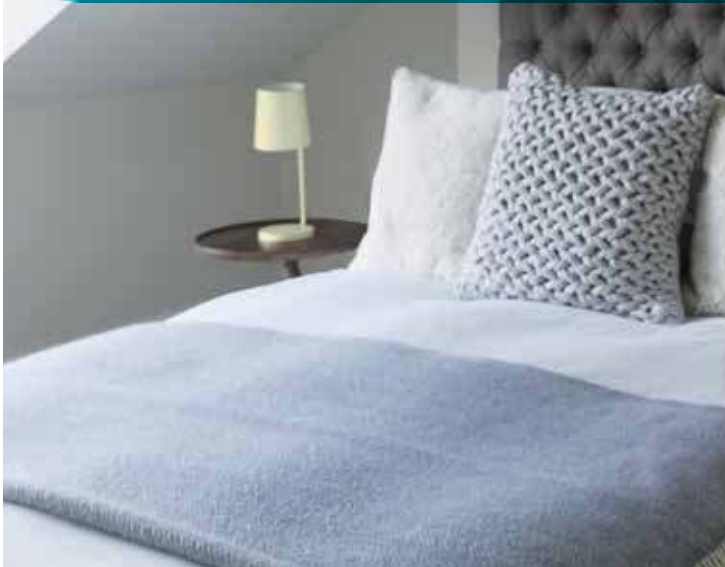

Pilkington Oriel Collection –
our premium etched range