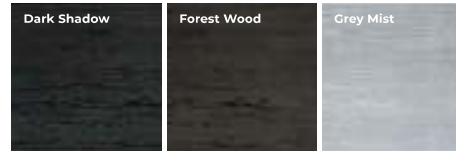

Whatever your preference, we have the perfect colour for your door!

LOOKING FOR MORE COLOUR INSPIRATION? WATCH OUR VIDEO.

STANDARD COLOURS

STANDARD PLUS COLOURS

PREMIUM COLOURS

Standard Plus, Premium, and Exclusive Select colours are available at an additional cost. Due to the limitations of printing processes, colour illustrations should be used for guidance only.

EXCLUSIVE SELECT COLOURS

Colours only available on Select Solid doors.

*Oak and Rosewood are NOT a match to a foiled frame and will be noticeably different.

BUTTERFLY & BEE COLLECTION

Our nature inspired bee and butterfly range of glasses and hardware, will not only make a beautiful entrance for your home, it's sure to make a great first impression and be a talking point for your guests.