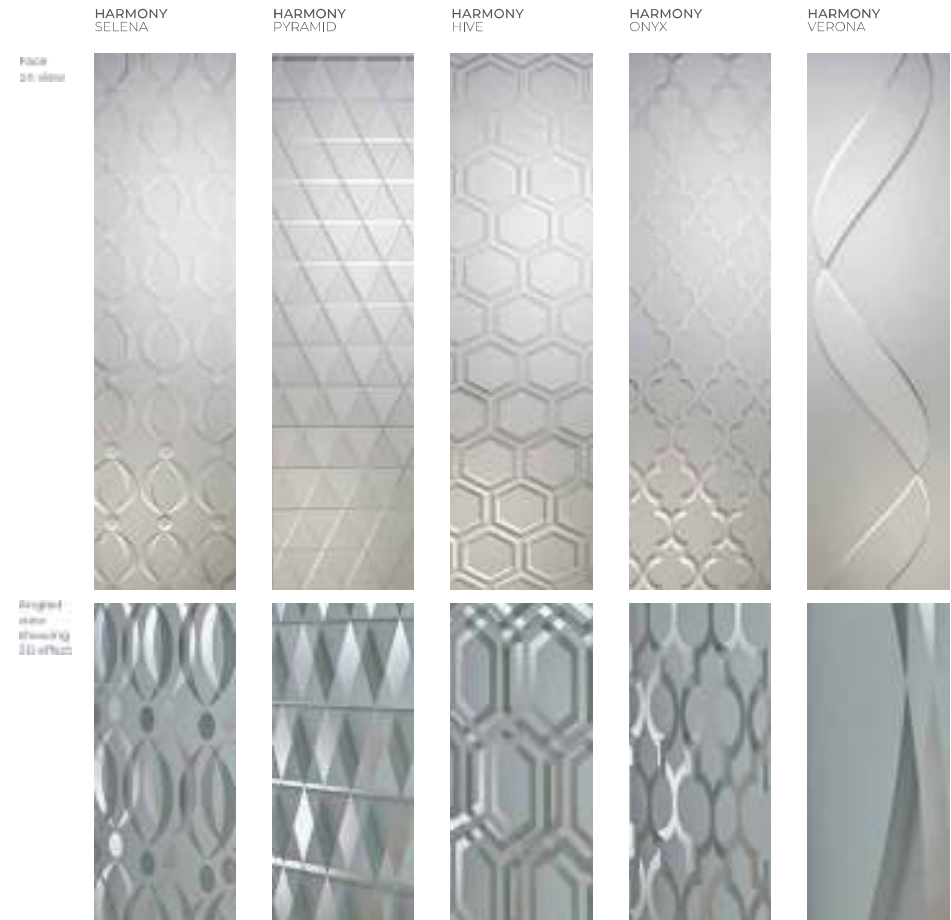

The designs, which are reversed on the internal side of the door, ensure a level of privacy whilst also allowing natural light to flood into your home. In sunlight, these stunning, three-dimensional effect patterns move and refract light beautifully, creating a real focal point for your entranceway.

Composite Four

Colour Premium Dusty Grey
Glass Harmony Selena
Furniture Chrome

Bohemia Long Rectangle

Colour Anthracite Grey
Glass Harmony Verona
Furniture Brushed Stainless Steel

- ☐ Double glazed sandblasted units, no backing glass required
- ☐ Designed to maximise natural light whilst maintaining privacy
- ☐ Easy to clean and maintain
- ☐ Beautiful designs that are available in: